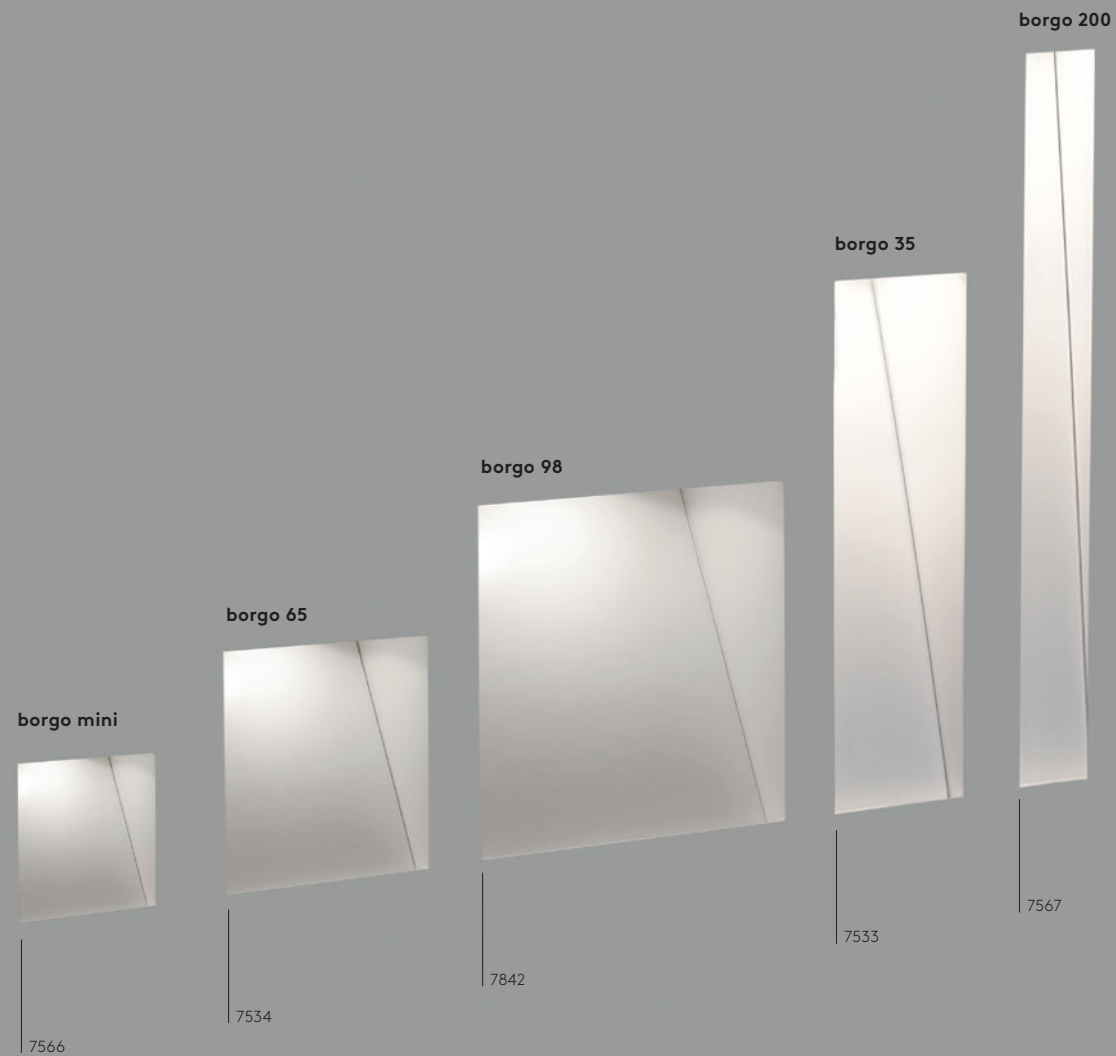

borgo trimless

available finish: matt white

mini*

finish	code	lamp	watt	K	CRI	lumens	efficacy	input	IP	class			
matt white	7625	LED	1W	3000	80	21	8	350mA[▼]	20		80x40	✓	✓
matt white	7566	LED	1W	2700	80	29	11	350mA[▼]	20		80x40	✓	✓

35**

finish	code	lamp	watt	K	CRI	lumens	efficacy	input	IP	class			
matt white	0976	LED	2W	3000	80	70	20	700mA[▼]	20		170x40	✓	✓
matt white	7533	LED	2W	2700	80	76	18	700mA[▼]	20		170x40	✓	✓

65**

finish	code	lamp	watt	K	CRI	lumens	efficacy	input	IP	class			
matt white	0977	LED	2W	3000	80	80	21	700mA[▼]	20		115x67	✓	✓
matt white	7534	LED	2W	2700	80	70	17	700mA[▼]	20		115x67	✓	✓

98**

finish	code	lamp	watt	K	CRI	lumens	efficacy	input	IP	class			
matt white	7841	LED	2W	3000	80	84	22	700mA[▼]	20		164x98	✓	✓
matt white	7842	LED	2W	2700	80	77	19	700mA[▼]	20		164x98	✓	✓

200**

finish	code	lamp	watt	K	CRI	lumens	efficacy	input	IP	class			
matt white	7567	LED	2W	3000	80	56	14	700mA[▼]	20		260x30	✓	✓
matt white	7842	LED	2W	2700	80	107		700mA[▼]	20		260x30	✓	✓

[▼] Lamp/input source not included and must be ordered separately. For driver compatibility and number of fixtures please visit: astrolighting.com

* Driver must be installed remotely in a serviceable location.
** 2032 and 2012 drivers can be accessed after installation.