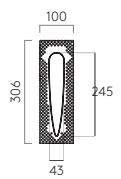

olympus trimless

[▼] Lamp / input source not included and must be ordered separately. For driver compatibility and number of fixtures please visit: astrolighting.com
Driver must be installed remotely in a serviceable location.