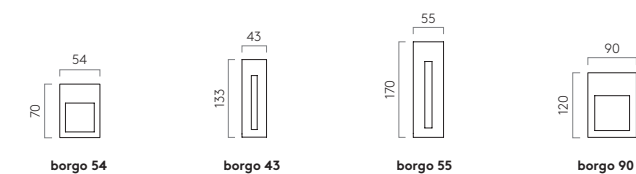

54

finish	code	lamp	watt	K	CRI	lumens	efficacy	input	IP	class	☰	🔄	🌐
textured white	7484	LED	1W	3000	80	29	11	350mA [▼]	65	⚡	55x42	✓	✓
textured white	7545	LED	1W	2700	80	30	11	350mA [▼]	65	⚡	55x42	✓	✓
brushed stainless steel	7483	LED	1W	3000	80	29	11	350mA [▼]	65	⚡	55x42	✓	✓
brushed stainless steel	7544	LED	1W	2700	80	30	11	350mA [▼]	65	⚡	55x42	✓	✓
polished stainless steel	7485	LED	1W	3000	80	29	11	350mA [▼]	65	⚡	55x42	✓	✓
polished stainless steel	7546	LED	1W	2700	80	30	11	350mA [▼]	65	⚡	55x42	✓	✓