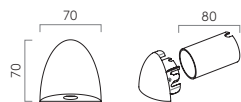

orpheus

available finishes:
matt white / polished chrome

finish	code	lamp	watt	K	CRI	lumens	efficacy	input	IP	class	⚡	▲	⌚	🌐
matt white	7370	LED	2W	2700	80	65	15	700mA*	65	II	Ø51	71.3°	✓	✓
polished chrome	7369	LED	2W	2700	80	65	15	700mA*	65	II	Ø51	71.3°	✓	✓

orpheus

* Lamp/input source not included and must be ordered separately. For driver compatibility and number of fixtures please visit: astrolighting.com

tivoli

available finishes:
textured black / textured painted silver / antique brass / polished nickel

finish	code	lamp	watt	K	CRI	lumens	efficacy	input	IP	class	⚡	▲	⌚	🌐
textured black	7264	LED	2W	3000	80	82	22	700mA*	65	II	Ø62	✓	✓	✓
textured painted silver	7265	LED	2W	3000	80	82	22	700mA*	65	II	Ø62	✓	✓	✓
antique brass	7845	LED	2W	3000	80	82	22	700mA*	65	II	Ø62	✓	✓	✓
antique brass (coastal)	7971	LED	2W	3000	80	82	22	700mA*	65	II	Ø62	✓	✓	✓
polished nickel (coastal)	7979	LED	2W	3000	80	82	22	700mA*	65	II	Ø62	✓	✓	✓