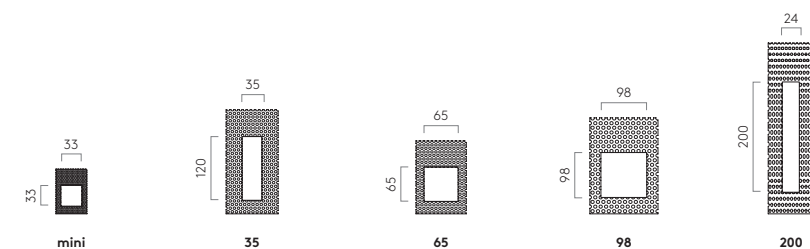

35**

finish	code	lamp	watt	K	CRI	lumens	efficacy	input	IP	class			
matt white	0976	LED	2W	3000	80	70	20	700mA [▼]	20		170x40	✓	✓
matt white	7533	LED	2W	2700	80	76	18	700mA [▼]	20		170x40	✓	✓

65**

finish	code	lamp	watt	K	CRI	lumens	efficacy	input	IP	class			
matt white	0977	LED	2W	3000	80	80	21	700mA [▼]	20		115x67	✓	✓
matt white	7534	LED	2W	2700	80	70	17	700mA [▼]	20		115x67	✓	✓

98**

finish	code	lamp	watt	K	CRI	lumens	efficacy	input	IP	class			
matt white	7841	LED	2W	3000	80	84	22	700mA [▼]	20		164x98	✓	✓
matt white	7842	LED	2W	2700	80	77	19	700mA [▼]	20		164x98	✓	✓

200**

finish	code	lamp	watt	K	CRI	lumens	efficacy	input	IP	class			
matt white	7567	LED	2W	3000	80	56	14	700mA [▼]	20		260x30	✓	✓
matt white	7842	LED	2W	2700	80	107		700mA [▼]	20		260x30	✓	✓