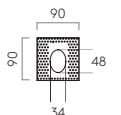

available finish: matt white

finish	code	lamp	watt	K	CRI	lumens	efficacy	input	IP	class			
matt white	7418	LED	1W	2700	80	35	32	350mA [▼]	20		75x45	✓	✓

leros trimless

olympus trimless

available finish: matt white