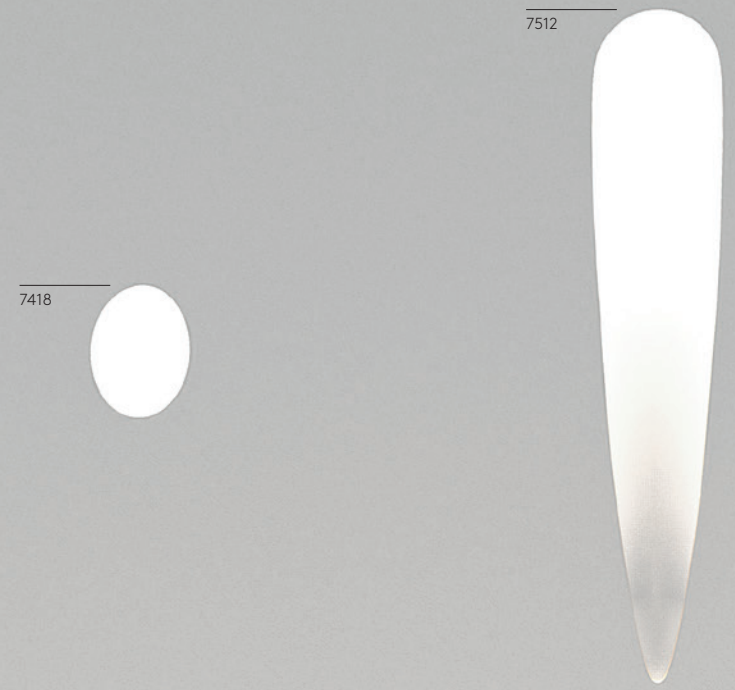

leros trimless

available finish: matt white

finish	code	lamp	watt	K	CRI	lumens	efficacy	input	IP	class			
matt white	7418	LED	1W	2700	80	35	32	350mA[▼]	20		75x45	✓	✓

olympus trimless

available finish: matt white

finish	code	lamp	watt	K	CRI	lumens	efficacy	input	IP	class			
textured white	7512	LED	2.21W	2700	80	34	15	700mA[▼]	20		275x80	✓	✓

[▼] Lamp / input source not included and must be ordered separately. For driver compatibility and number of fixtures please visit: astrolighting.com
Driver must be installed remotely in a serviceable location.