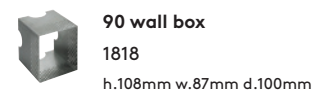

accessories

A wall box accessory is available for installation of the borgo 55 & borgo 90 into brick walls.